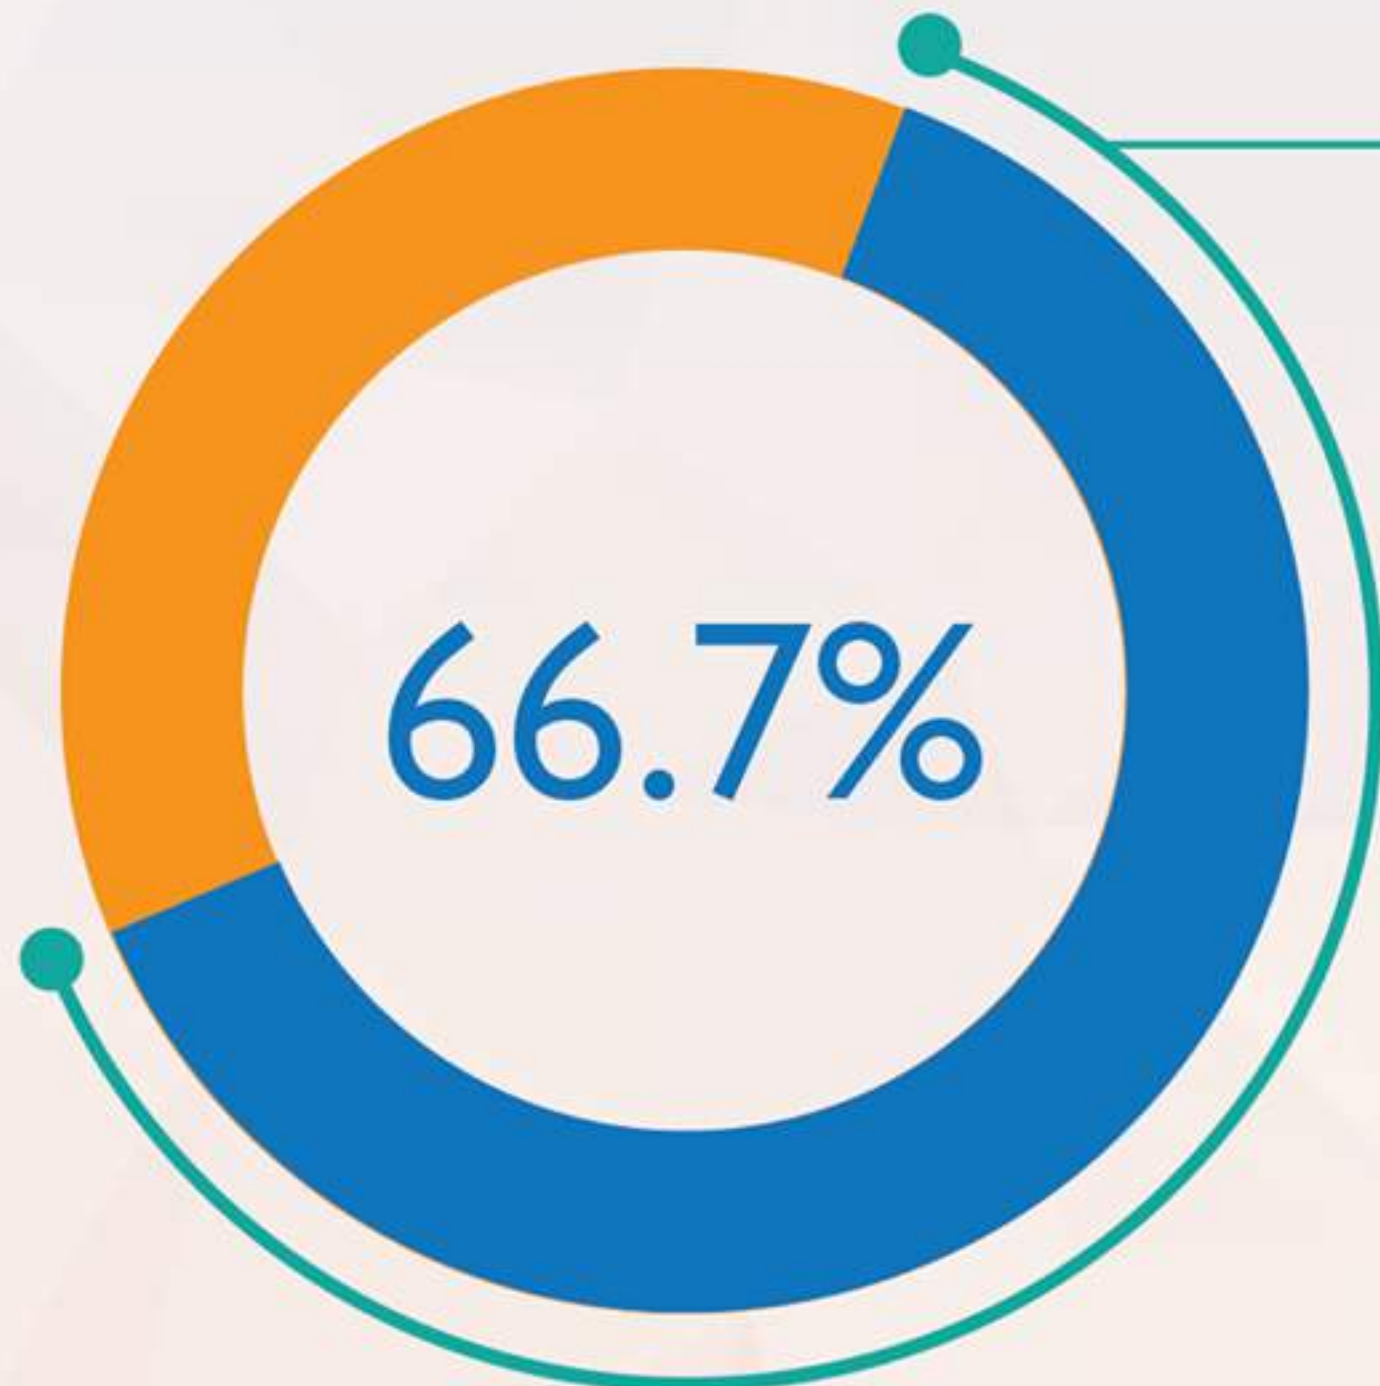

# SAFE MIGRATION IN BANGLADESH: AWARENESS ON RISKS OF IRREGULAR MIGRATION

66.7% of respondents anticipated **arrest, deportation or exploitation** when migrating without the right travel documentation

Bangladesh Map

Sunamganj  
Sylhet  
Shariatpur

These findings were specifically present in all districts, except from **Sunamganj, Sylhet and Shariatpur**, indicating a higher-level of awareness regarding the risks involved

- Funded by EU and Implemented by IOM
- Findings are derived from KAP study administered to 600 potential migrants in 12 districts of Bangladesh (2017)