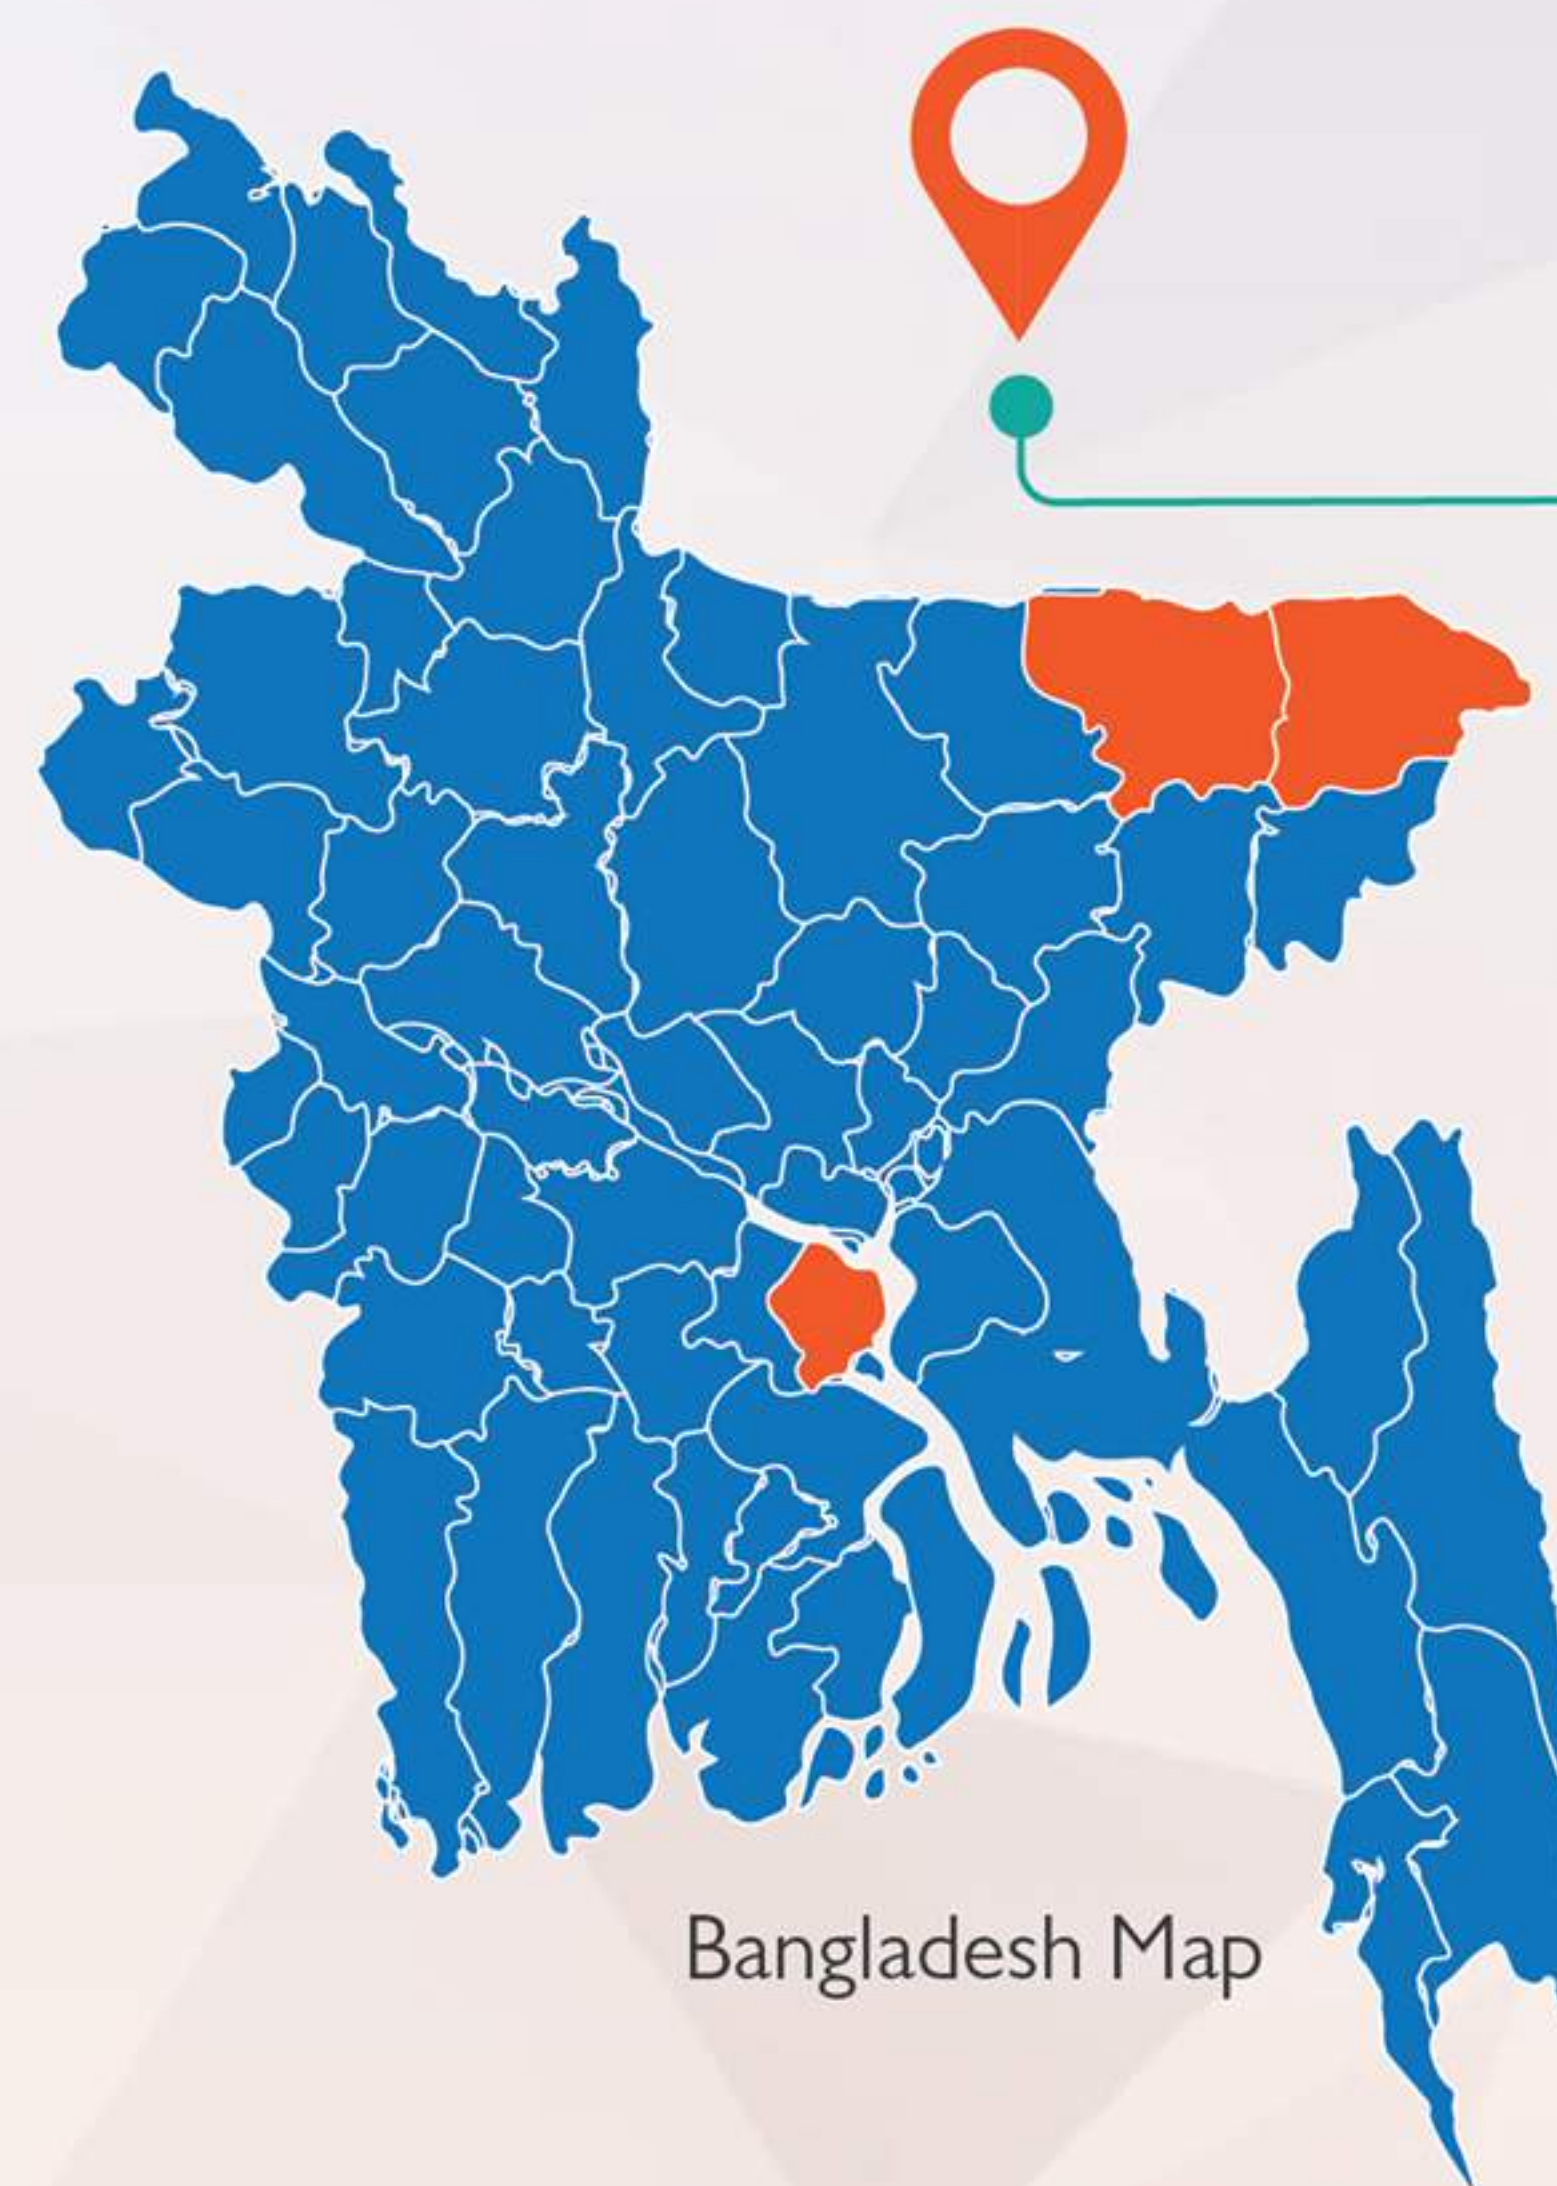

International Organization for Migration (IOM)  
The UN Migration Agency

# SAFE MIGRATION IN BANGLADESH: AWARENESS ON RISKS OF IRREGULAR MIGRATION

66.7% of respondents anticipated **arrest, deportation or exploitation** when migrating without the right travel documentation

Bangladesh Map

Sunamganj  
Sylhet  
Shariatpur

These findings were specifically present in all districts, except from **Sunamganj, Sylhet and Shariatpur**, indicating a higher-level of awareness regarding the risks involved

- Funded by EU and Implemented by IOM
- Findings are derived from KAP study administered to 600 potential migrants in 12 districts of Bangladesh (2017)